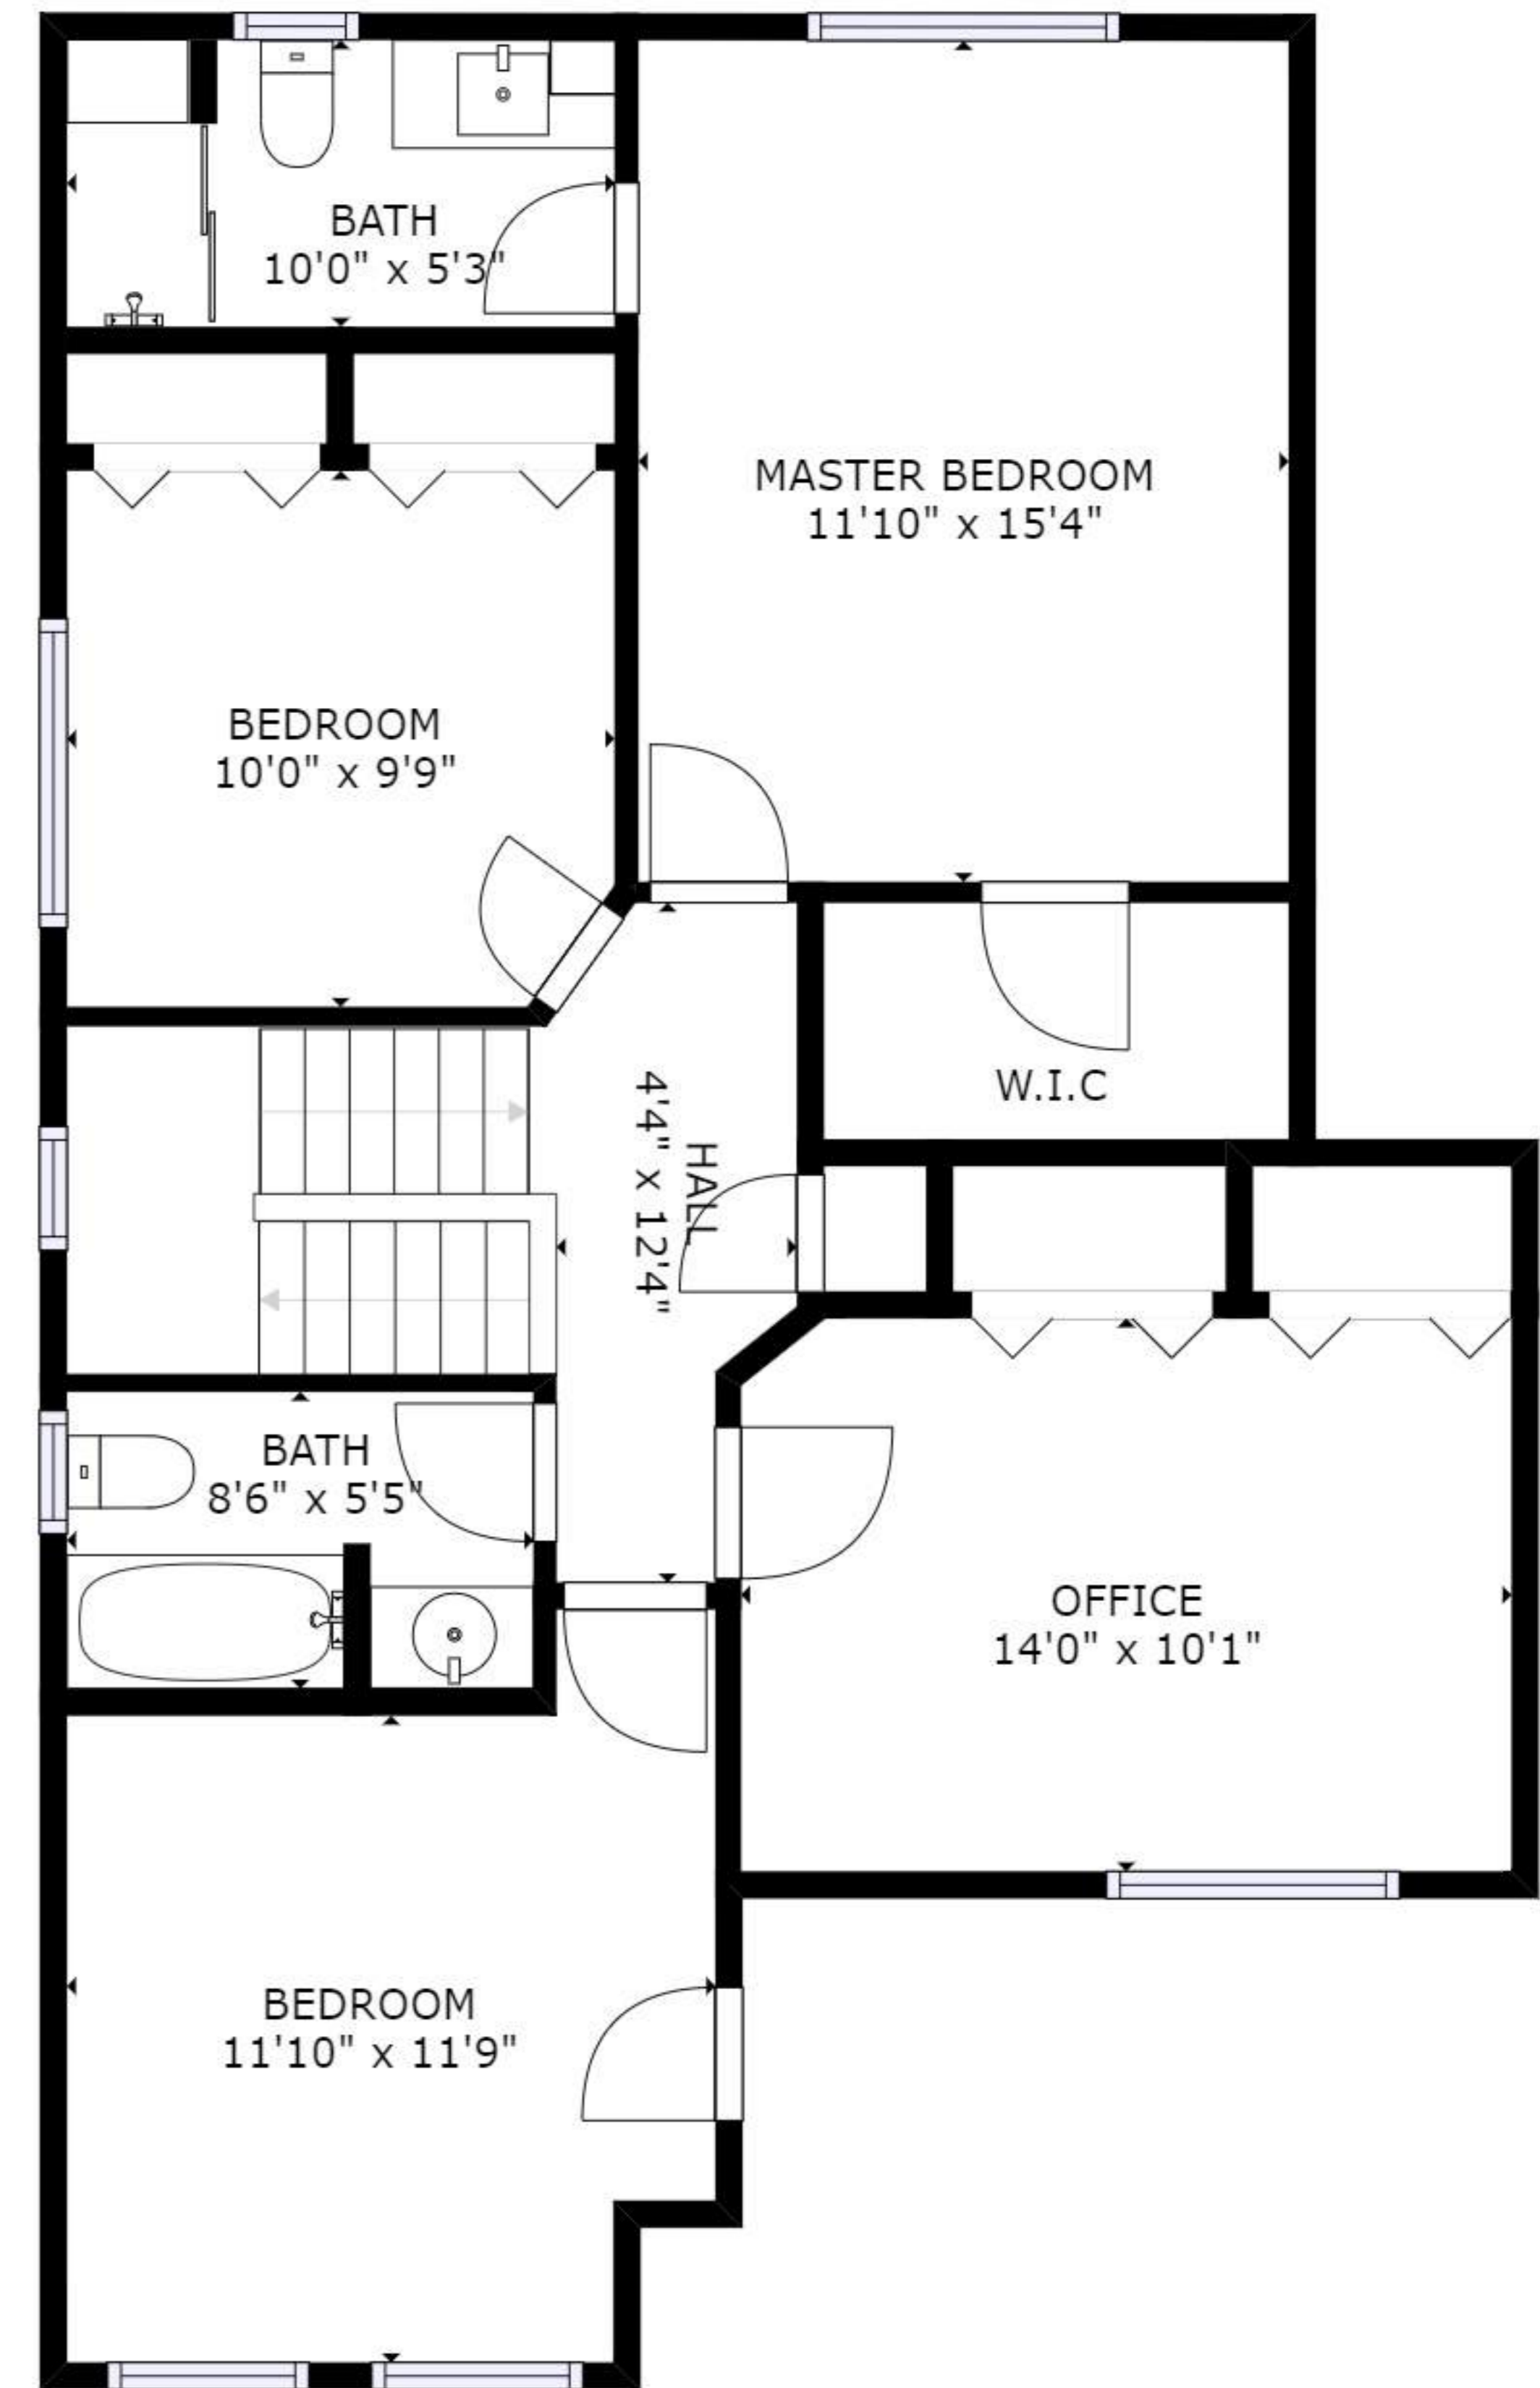

FLOOR 1

FLOOR 2

FLOOR 3

GROSS INTERNAL AREA
 FLOOR 1: 670 sq ft, FLOOR 2: 794 sq ft
 FLOOR 3: 892 sq ft
 TOTAL: 2356 sq ft

SIZES AND DIMENSIONS ARE APPROXIMATE, ACTUAL MAY VARY.

Created By:
Property Perspectives
 www.propertyperspectives.ca