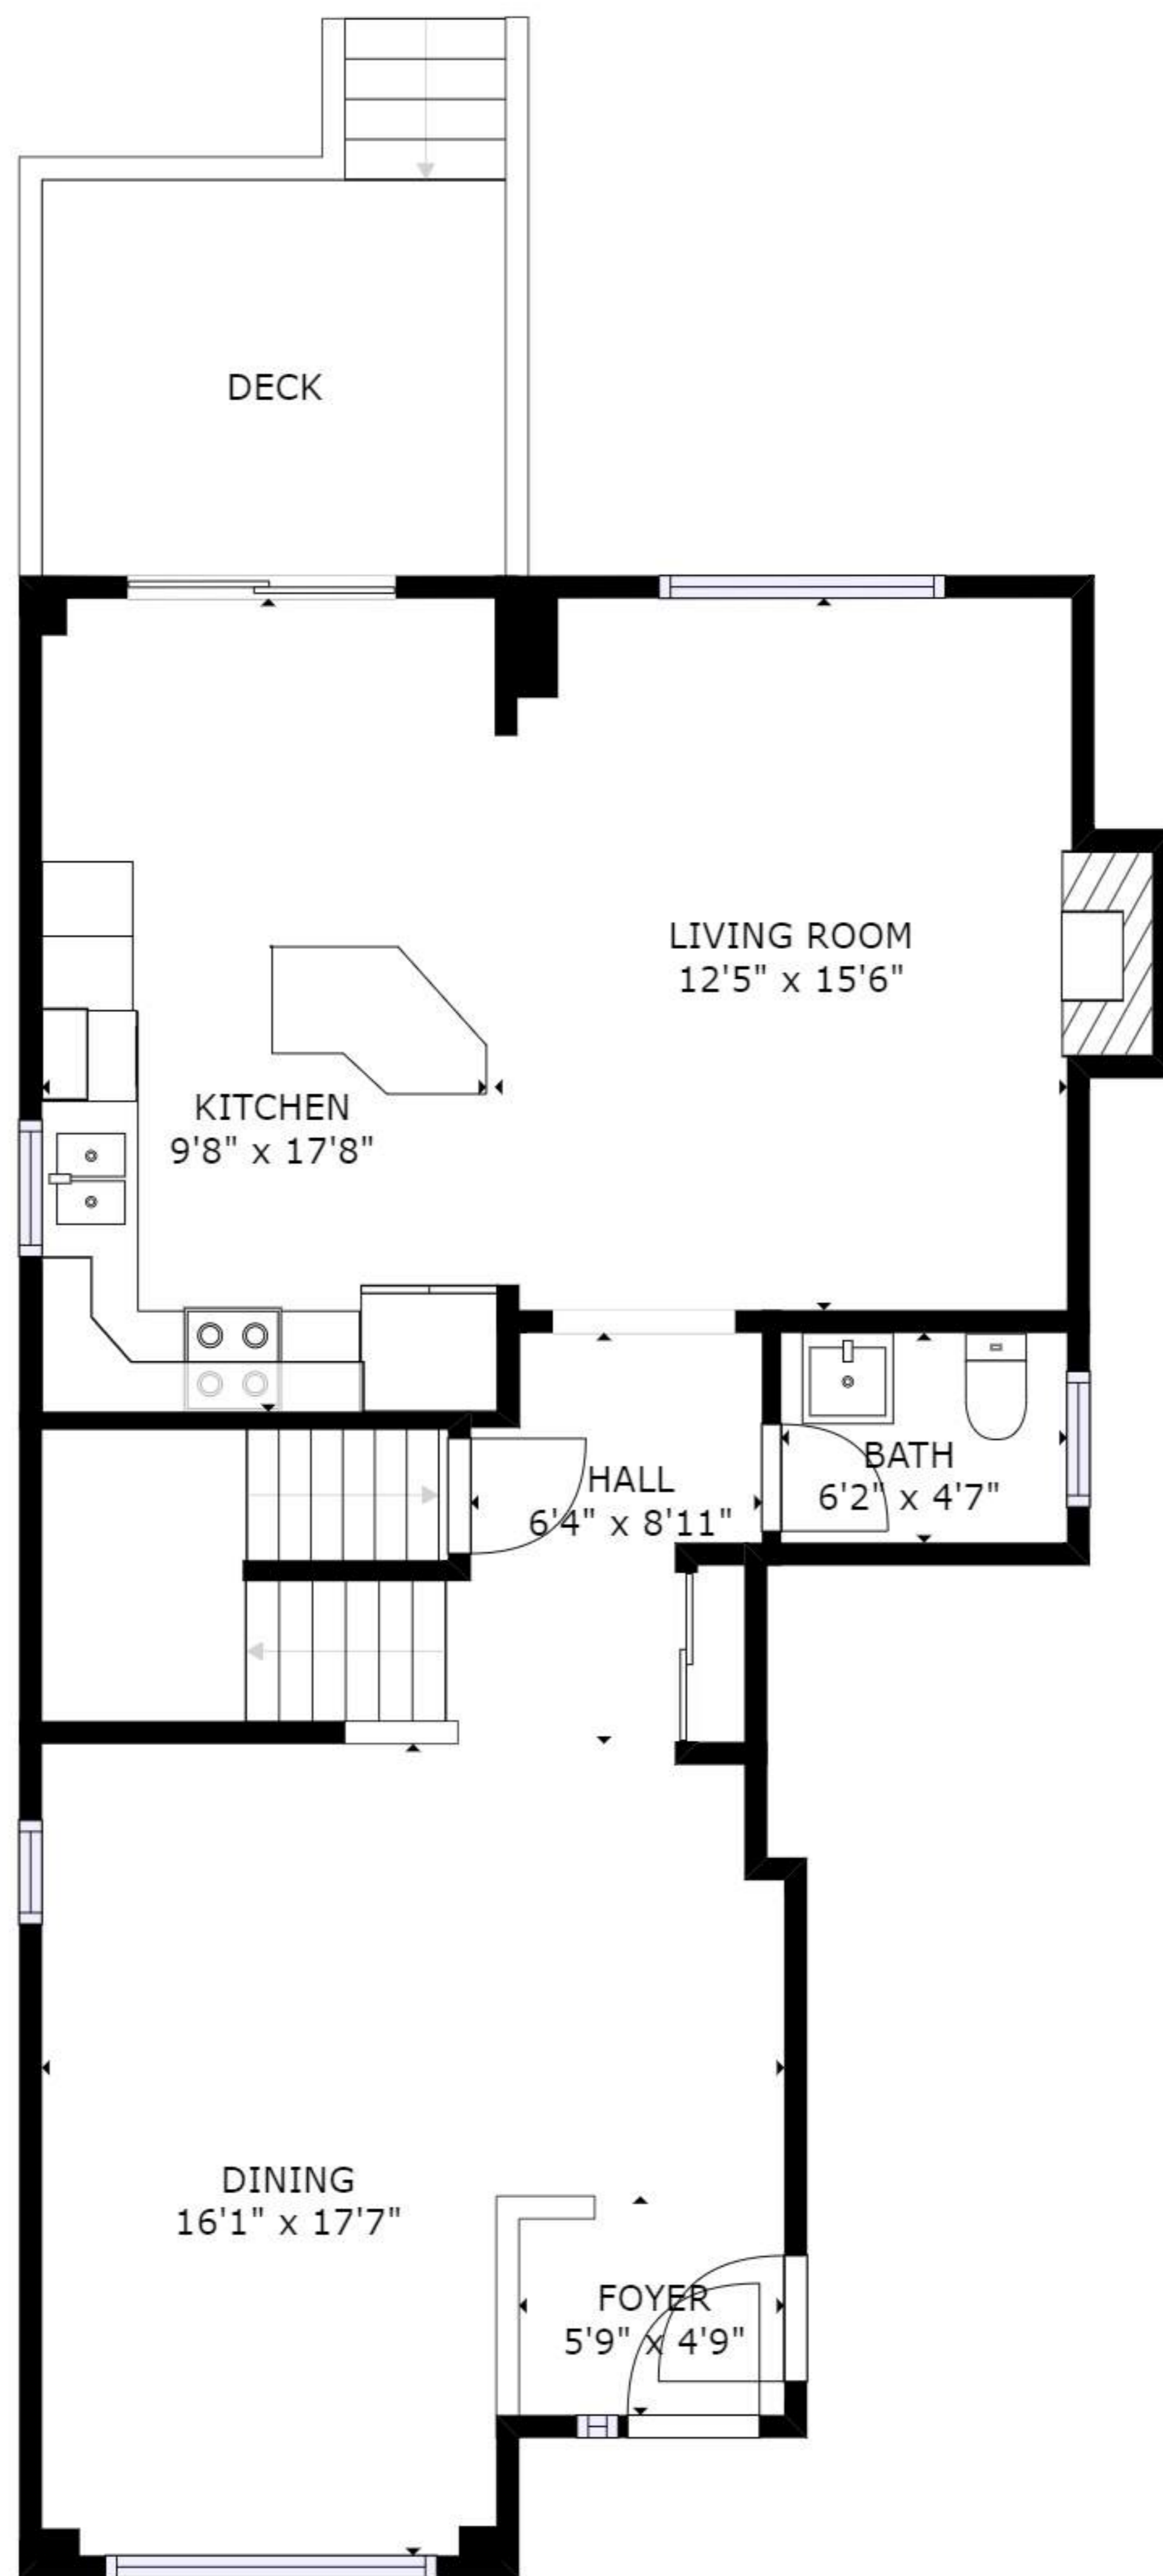

FLOOR 1

FLOOR 2

FLOOR 3

GROSS INTERNAL AREA
 FLOOR 1: 670 sq ft, FLOOR 2: 794 sq ft
 FLOOR 3: 892 sq ft
 TOTAL: 2356 sq ft

SIZES AND DIMENSIONS ARE APPROXIMATE, ACTUAL MAY VARY.

Created By:
Property Perspectives
 www.propertyperspectives.ca